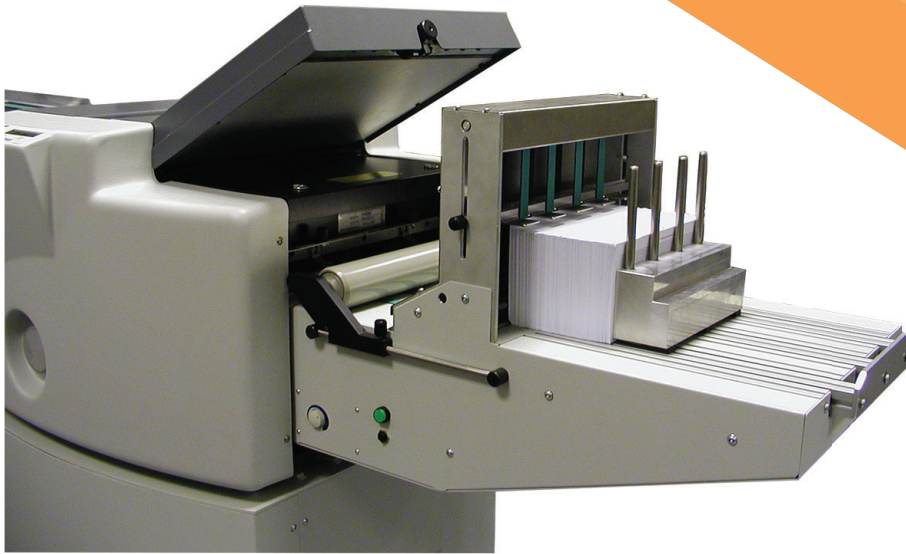

PS600 or PS800 Vertical Stacker

Optional Accessory

- Attaches to PS600 or PS800 machines
- Automatic shut off when platform is full
- Platform extends as forms are loaded
- Holds up to 1000 sheets

Technical Specification

| | |
|--------------------|---------------|
| Monthly Duty Cycle | 2,100,000 |
| Hopper Size | 1,000 |
| Features | Auto Shut-off |
| Color | Light grey |
| Weight | 66 lbs. |
| Warranty | 90 Days |
| Compliance | CE Certified |